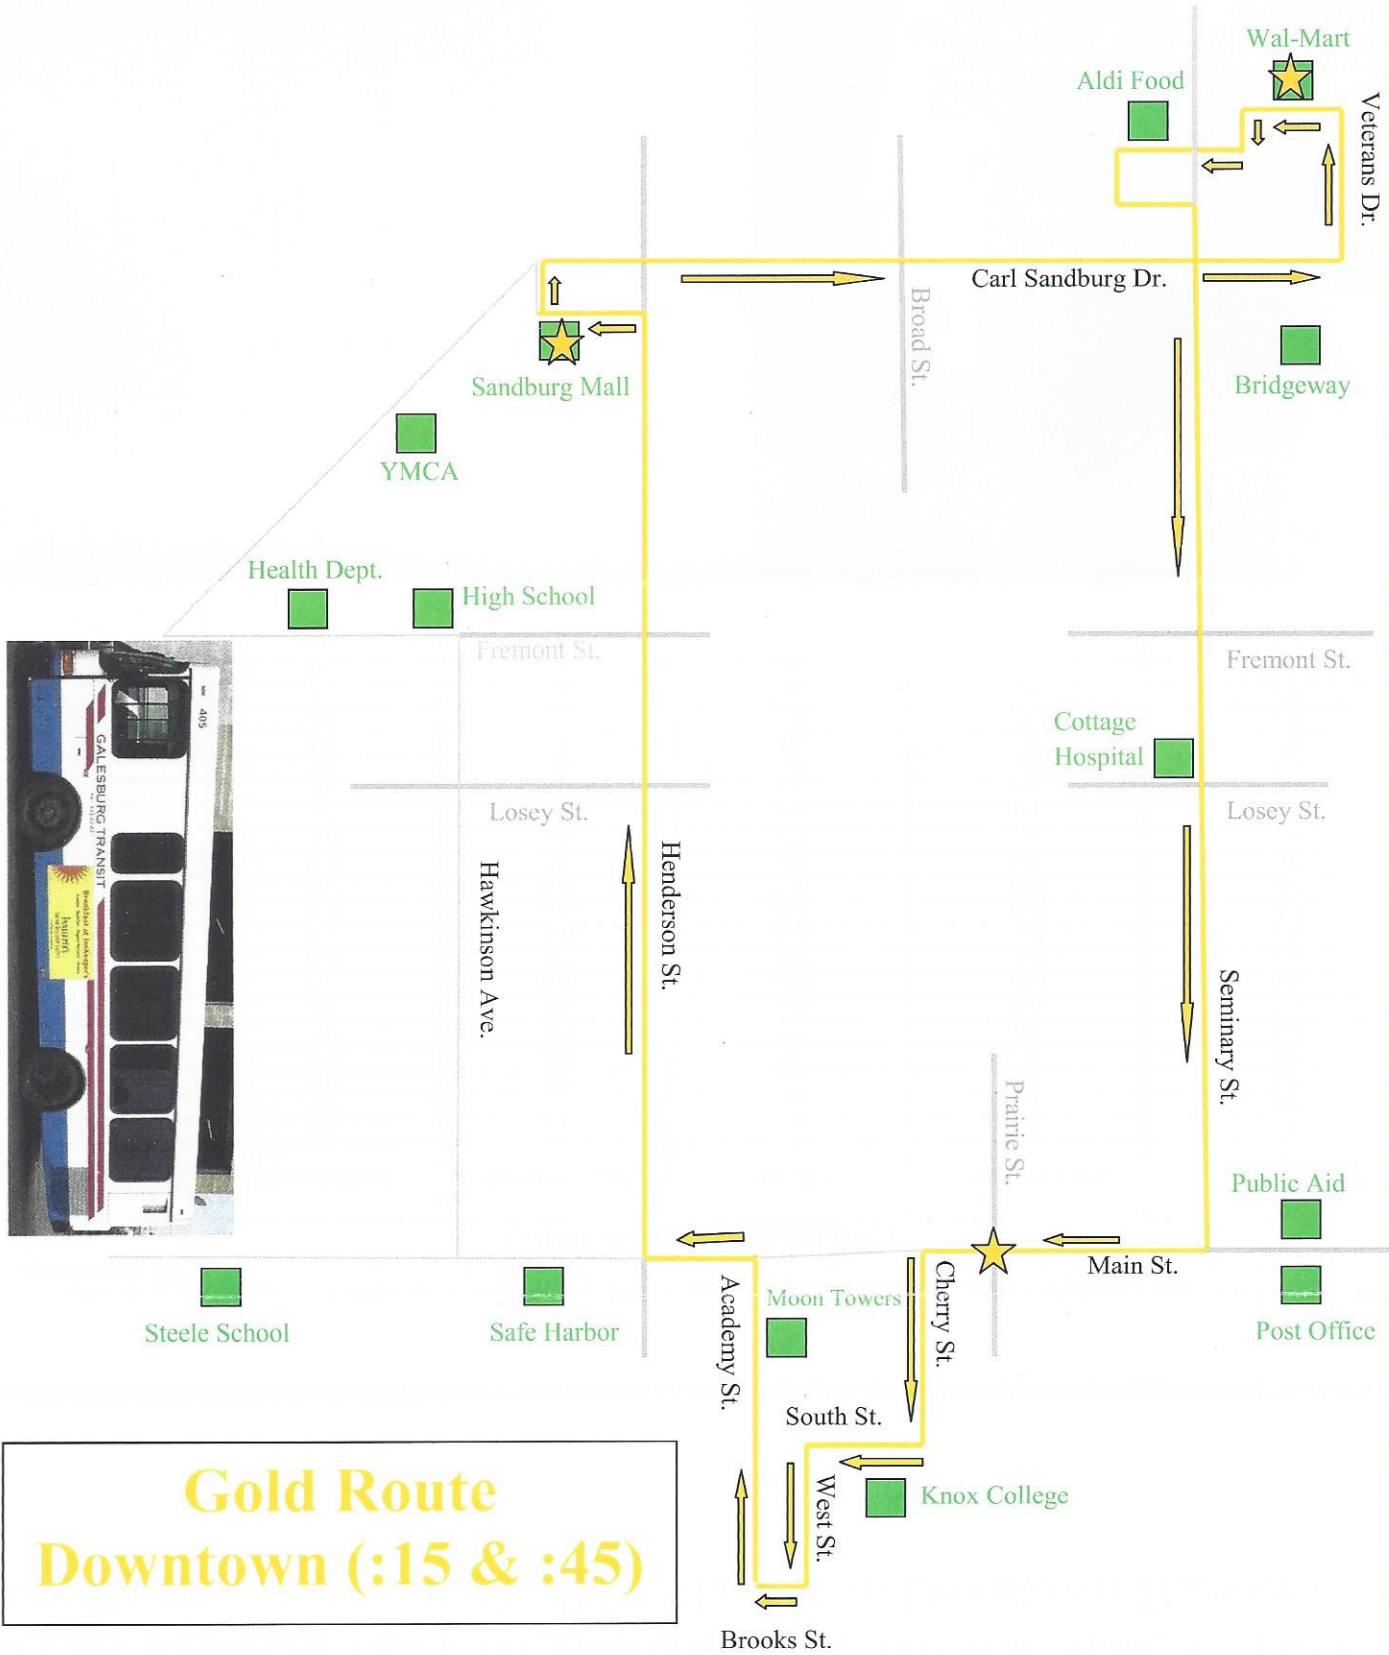

Gold Route Directions: West on Main St. from Downtown Transfer Point, L on Cherry St., R on South St., L on West St., R on Brooks St., R on Academy St., L on Main St., R on Henderson St., L into Sandburg Mall, R onto Carl Sandburg Dr., L into Veterans Dr., L into Wal-Mart, R onto Knox Square Dr., L on Seminary St., R on Main St. to Downtown Transfer Point.

Gold Route Timetable

★ Leaving Downtown Transfer Point	Knox College	Sandburg Mall ★	Wal-Mart ★	Cottage Hospital	★ Arriving Downtown Transfer Point
7:15	7:17	7:25	7:35	7:40	7:45
7:45	7:47	7:55	8:05	8:10	8:15
8:15	8:17	8:25	8:35	8:40	8:45
8:45	8:47	8:55	9:05	9:10	9:15
9:15	9:17	9:25	9:35	9:40	9:45
9:45	9:47	9:55	10:05	10:10	10:15
10:15	10:17	10:25	10:35	10:40	10:45
10:45	10:47	10:55	11:05	11:10	11:15
11:15	11:17	11:25	11:35	11:40	11:45
11:45	11:47	11:55	12:05	12:10	12:15
12:15	12:17	12:25	12:35	12:40	12:45
12:45	12:47	12:55	1:05	1:10	1:15
1:15	1:17	1:25	1:35	1:40	1:45
1:45	1:47	1:55	2:05	2:10	2:15
2:15	2:17	2:25	2:35	2:40	2:45
2:45	2:47	2:55	3:05	3:10	3:15
3:15	3:17	3:25	3:35	3:40	3:45
3:45	3:47	3:55	4:05	4:10	4:15
4:15	4:17	4:25	4:35	4:40	4:45
4:45	4:47	4:55	5:05	5:10	5:15
5:15	5:17	5:25	5:35	5:40	5:45
5:45	5:47	5:55	6:05	6:10	6:15

**Route #4
Gold Express**

**Route Map and
Timetable**

Galesburg Transit
1025 Monmouth Blvd.
(309) 342-4242

ROUTE #4 GOLD EXPRESS

ROUTE #4 GOLD EXPRESS

**Gold Route
Downtown (:15 & :45)**

 Common Route & Direction for both times

 Transfer Point